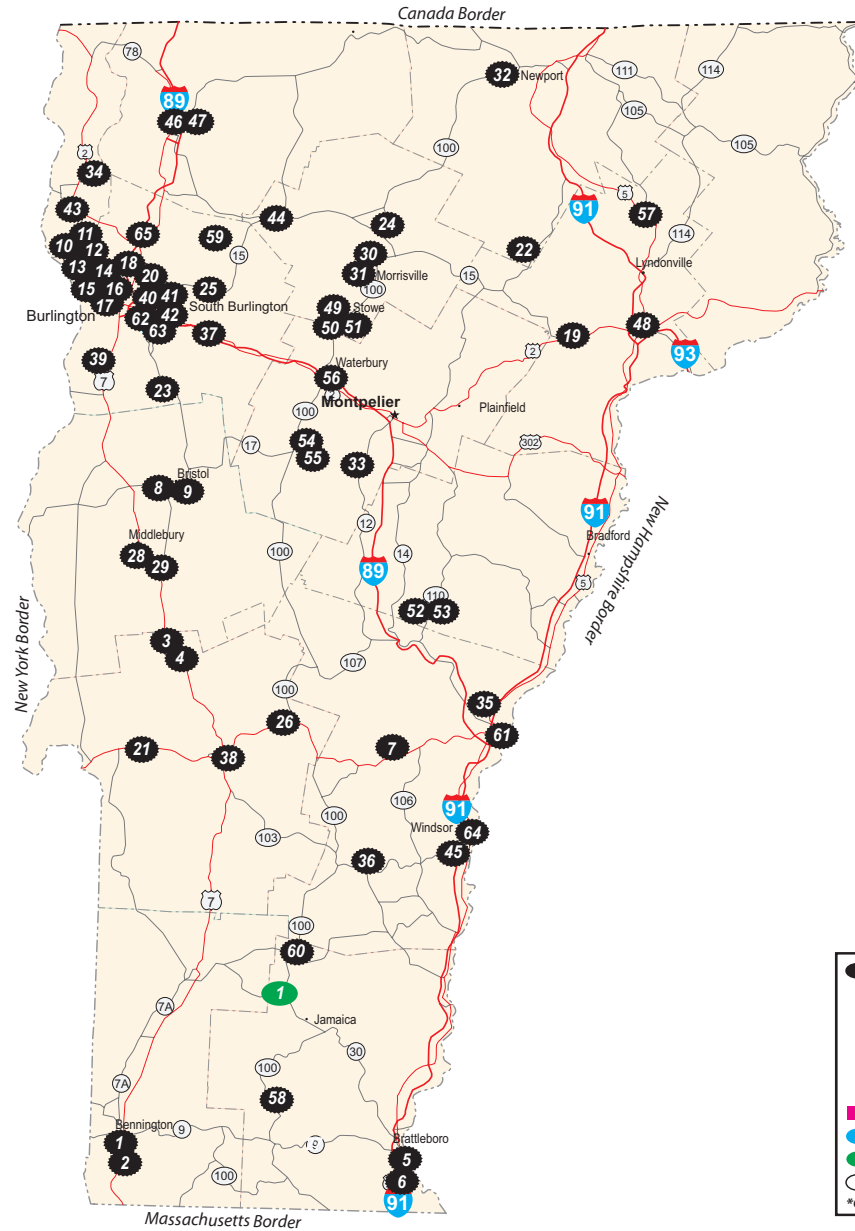

Legend

- **Breweries**
  - B=Brewpub (brew & sell beer/food on premise)
  - C=Contract Brewery (brew/sell beer off premise)
  - M=Microbrewery (brew beer/sell off premise)
  - N=Nanobrewery (3 BBL or less)
  - T=Taproom (sell beer on premise)
  - P=Proprietary Brewpub (sells food and beer exclusively brewed for premise)
  - R=Regional (large, brew beer/sell off premise)
- **Beer Bars & Restaurants**
- **Homebrew Shops**
- **Beer Stores**
- **BOP - Brew on Premises**

*Call location to find out hours/days of operation

www.goodbeermaps.com
1-508-308-7889

For Sponsorship opportunities
call 1-508-308-7889 today!