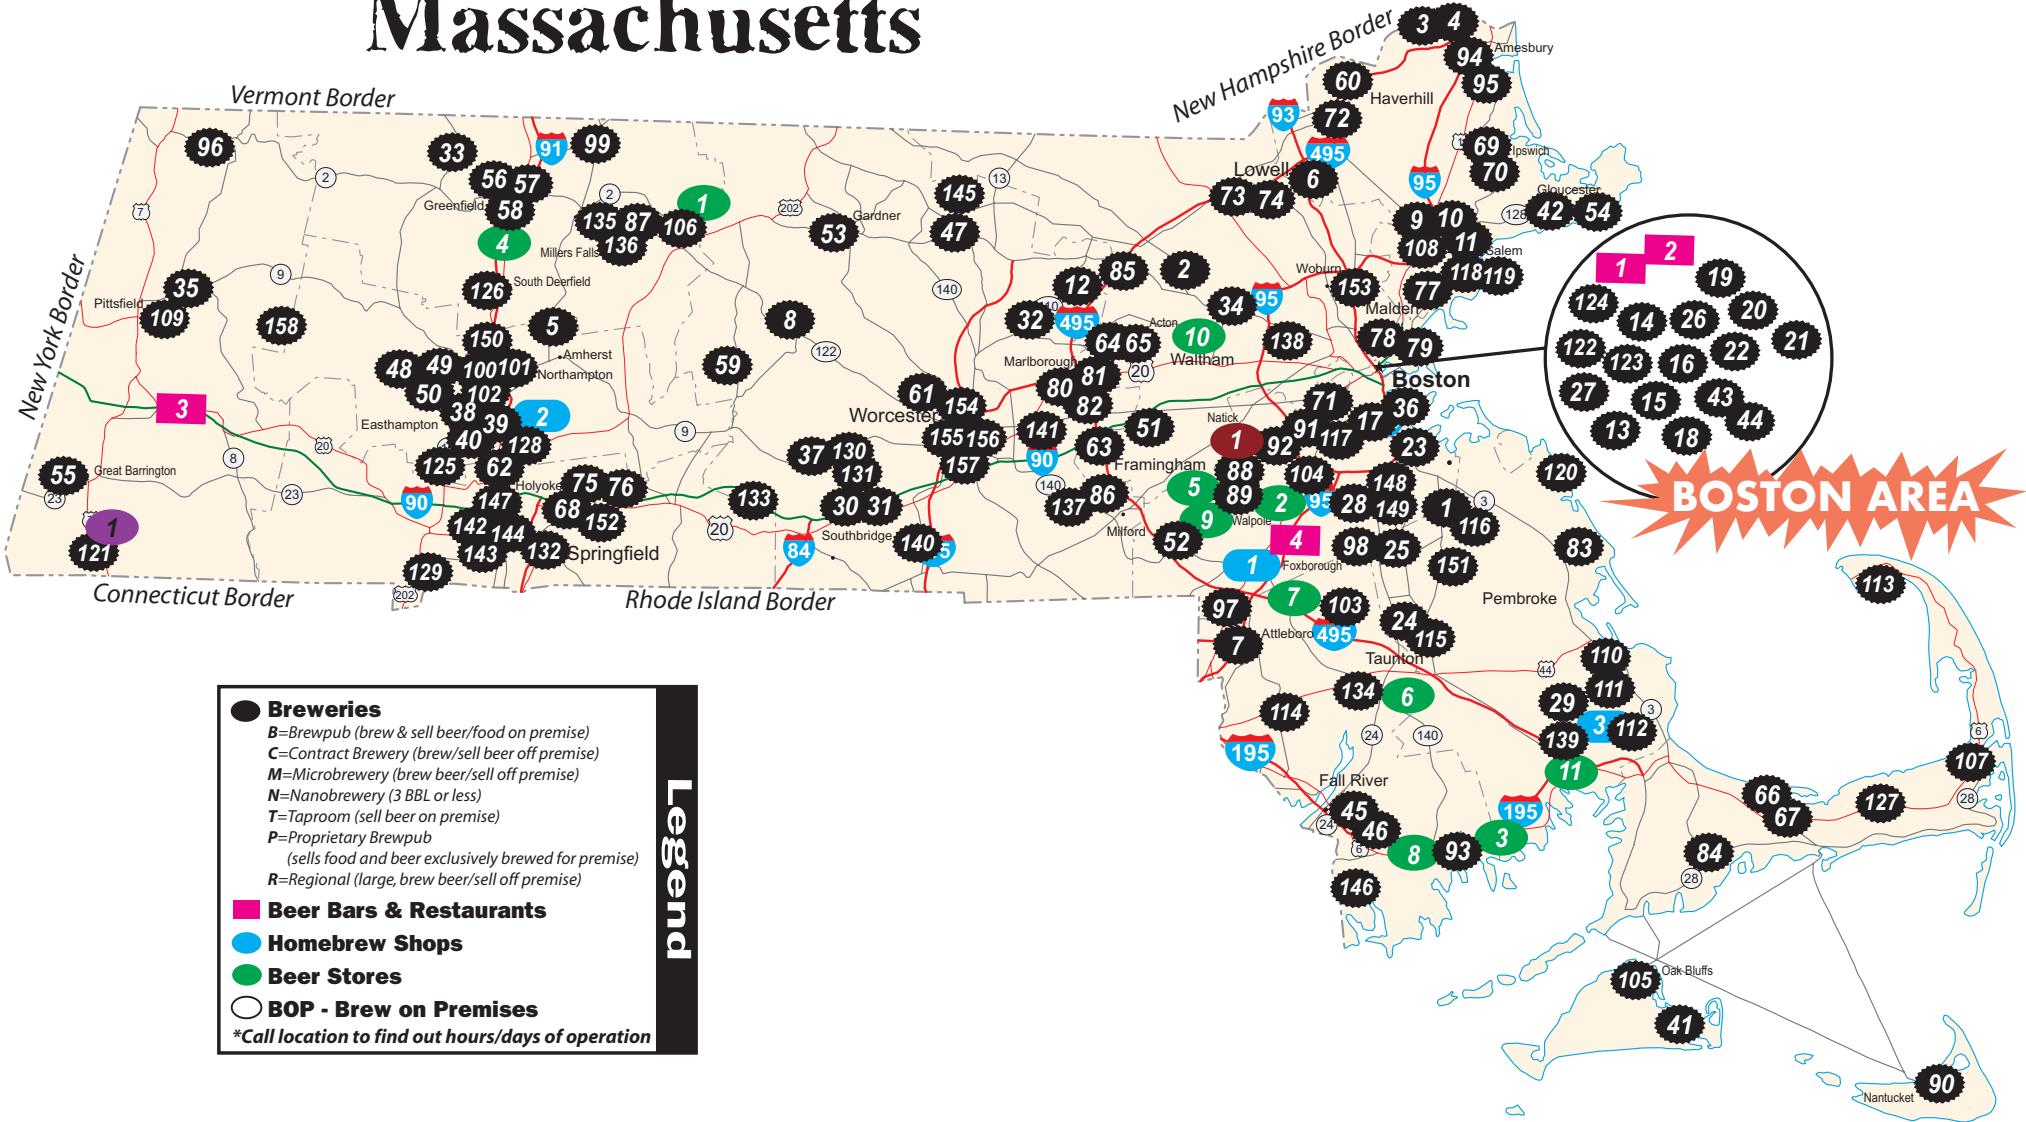

YANKEE BREW NEWS CRAFT BEER MAP

Last Updated on 10/2/2024

Massachusetts

For Sponsorship opportunities
call 1-508-308-7889 today!