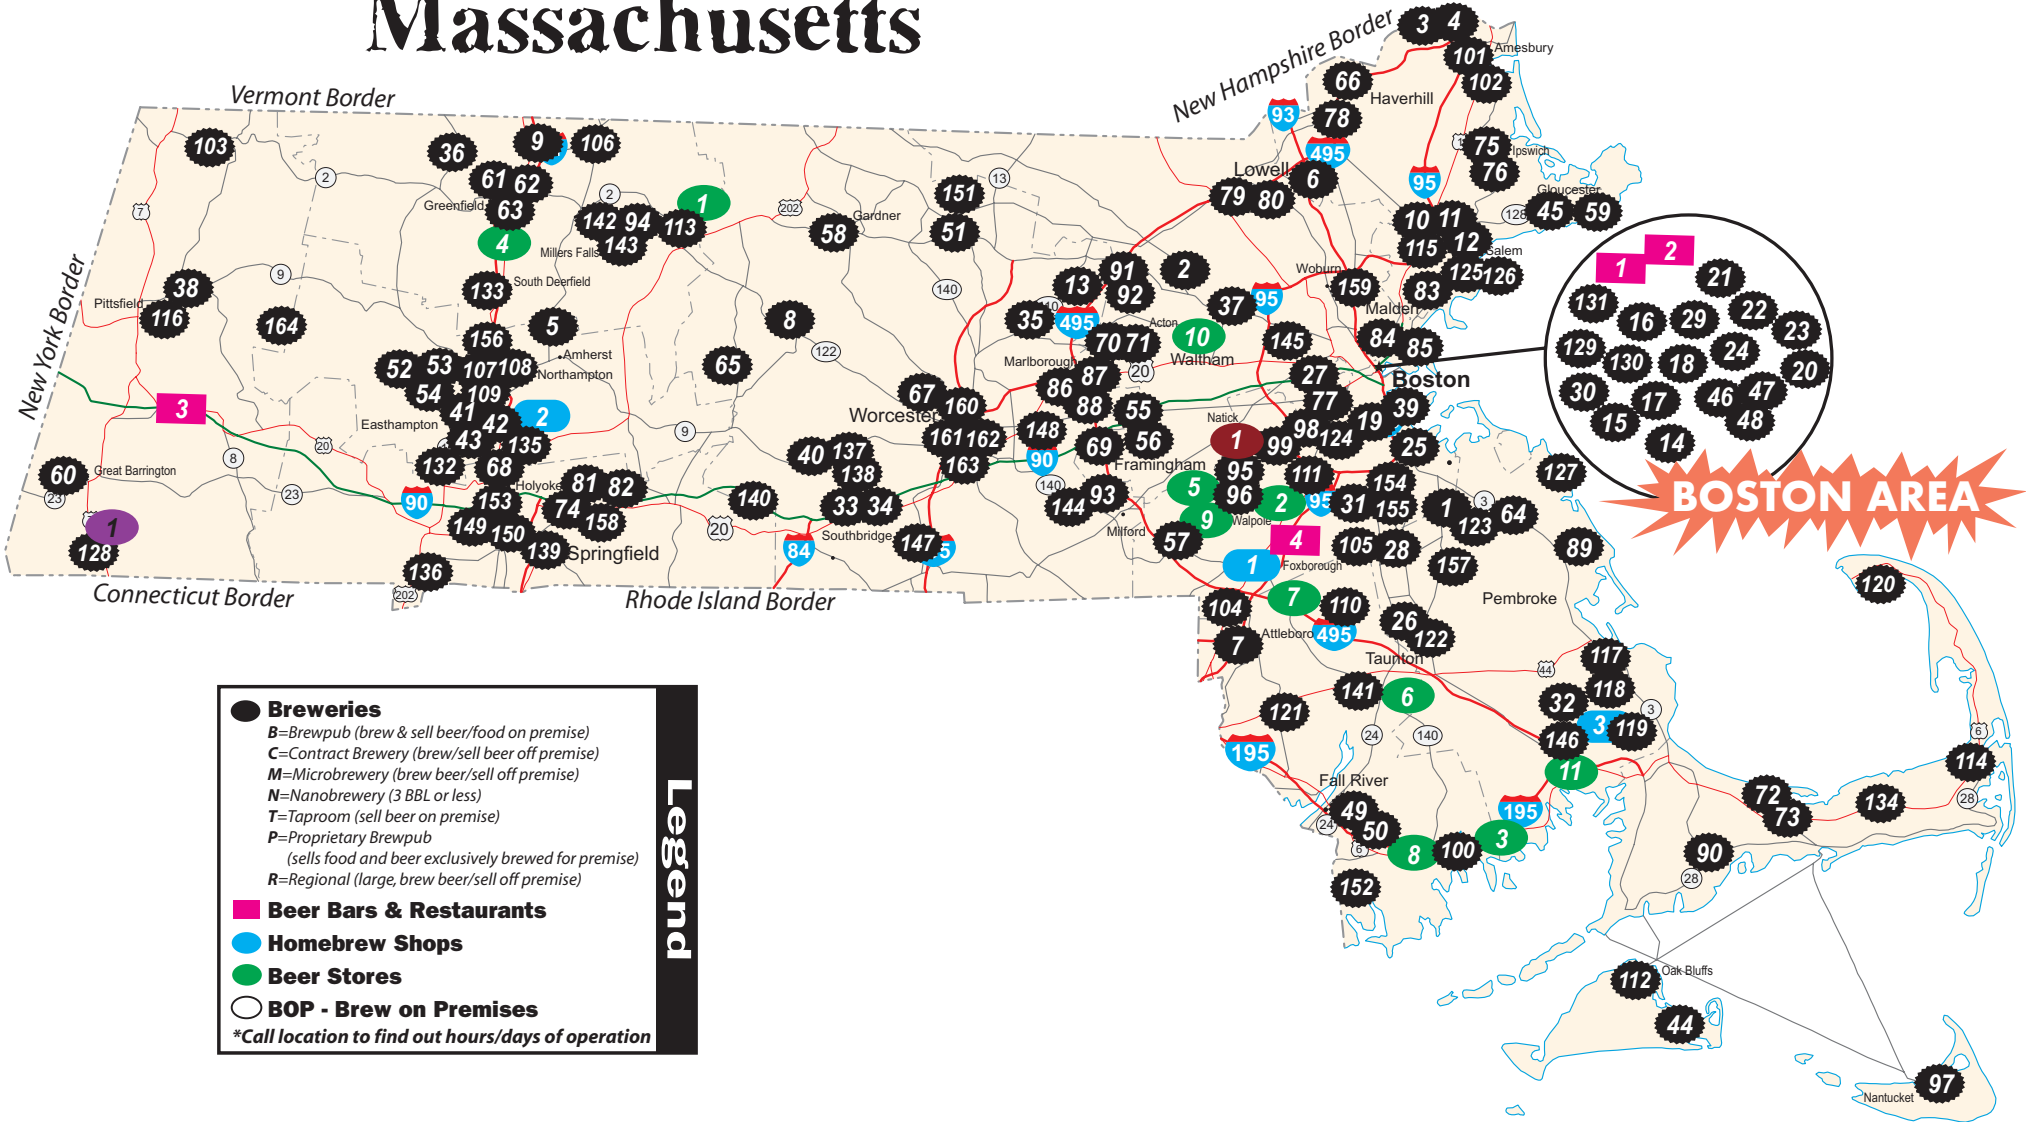

# YANKEE BREW NEWS CRAFT BEER MAP

Last Updated on 2/23/2024

## Massachusetts

For Sponsorship opportunities  
call 1-508-308-7889 today!

[www.goodbeermaps.com](http://www.goodbeermaps.com)